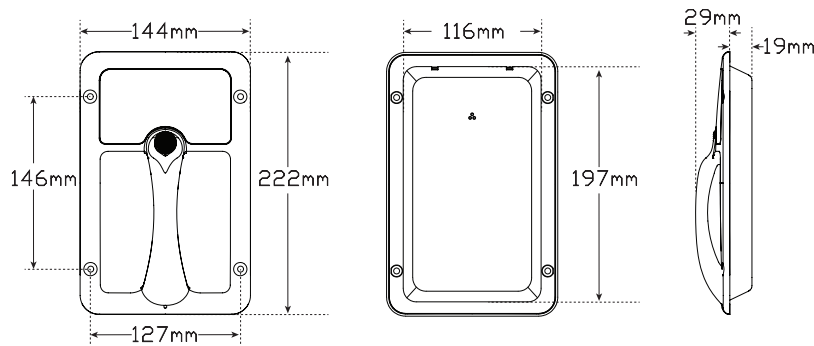

Caravan Grab Handle Light with Blue Night-Light

- Cool White 6500K
- 12 Volt
- IP65 Rated

Function	Caravan Grab Handle Light
Size	222mm x 144mm x 29mm
Voltage	12 Volt
LED Qty	Main 18pcs, Blue 1pc
Cable	22cm cable
Lens	Polycarbonate
Cover	Aluminium
Base	Polycarbonate

Draw	Blue	White
@12V	0.03A	0.30A
@24V	0.03A	0.17A

Active

Inactive

330lm
White Output

IP65
Protection

2 Year
Warranty

Fitting Instructions

Recess mount with screws supplied, cut out size 197mm x 116mm.